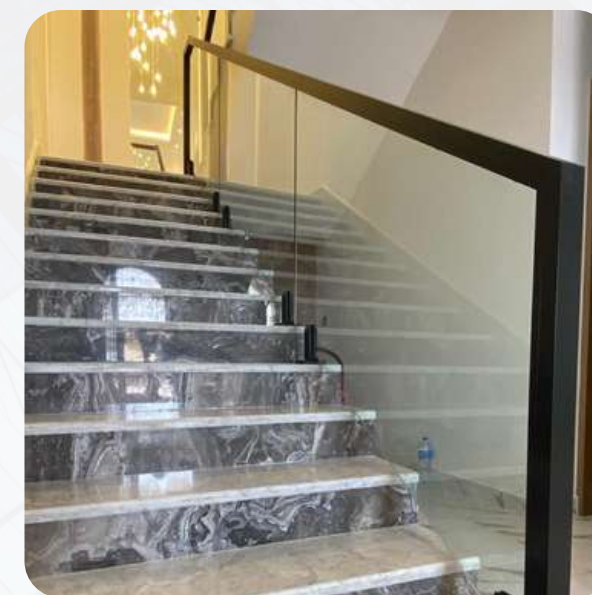

OUR PROJECTS